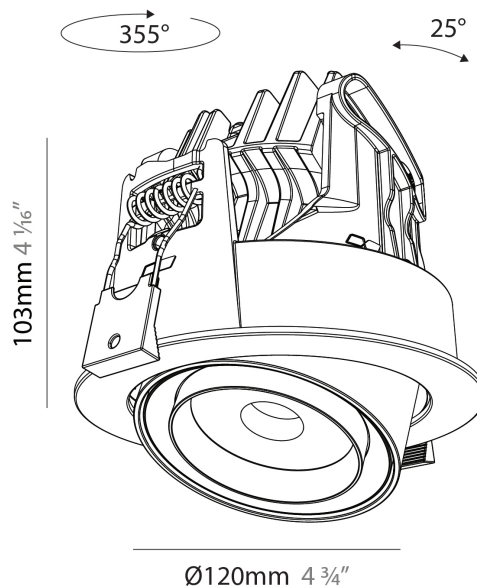

GENERAL

Series: Centriq
Subseries: Centriq Round Flex Adjustable
Brand: Prolicht
Division: Architectural
Mounting Type: Recessed
Mounting Location: Ceiling
Subcategory: Spots

PHYSICAL

Shape: Cylinder
Diameter (mm): 120
Diameter (in): 4 ¾
Height (mm): 105
Height (in): 4 ¼
Min. Recessing Depth (mm): 120
Min. Recessing Depth (in): 4 ¾
Light Distribution: Adjustable / Direct
Weight (kg): 0.666
Fixture Finish: SSR / BKV / CWI / CRY / HAB / UFT / ITA / RUA / FTG / MYG / LOD / PUS / FRO / FUP / KIA / POP / BLS / SPG / MEY / GOH / GUM / CHC / COM / ABZ / JAG / OBR / MOS / ROR
Fixture Material: Aluminum
Cut-out Measurements: Dia. 112mm / 4 7/16"

ELECTRICAL

Lamp Type: LED (Zhaga Standard)
Input Wattage (W): 8.2
Total Output Wattage (W): 7.3
Dimming: Dali Dimming
Driver Included: No
Driver Location: Remote
Driver Type: Constant Current - Universal
Driver Class: Class 2
Input Voltage (V): 120 - 277
Constant Current (MA): 200

LED

Color Temperature (°K): 2700-6500 Tunable White
Max. Delivered Lumen (lm): 391 - 451
Nominal Lumen (lm): 576 - 664
CRI: >90 CRI
Lamp Life (hrs): 50000

OPTICAL

Beam Angle: 14 - 46
Adjustability: Rotational 350° / Tilt 25°

RATINGS AND CERTIFICATIONS

Certified By: CSA Certified to UL and CSA Standards
IP rating: IP20